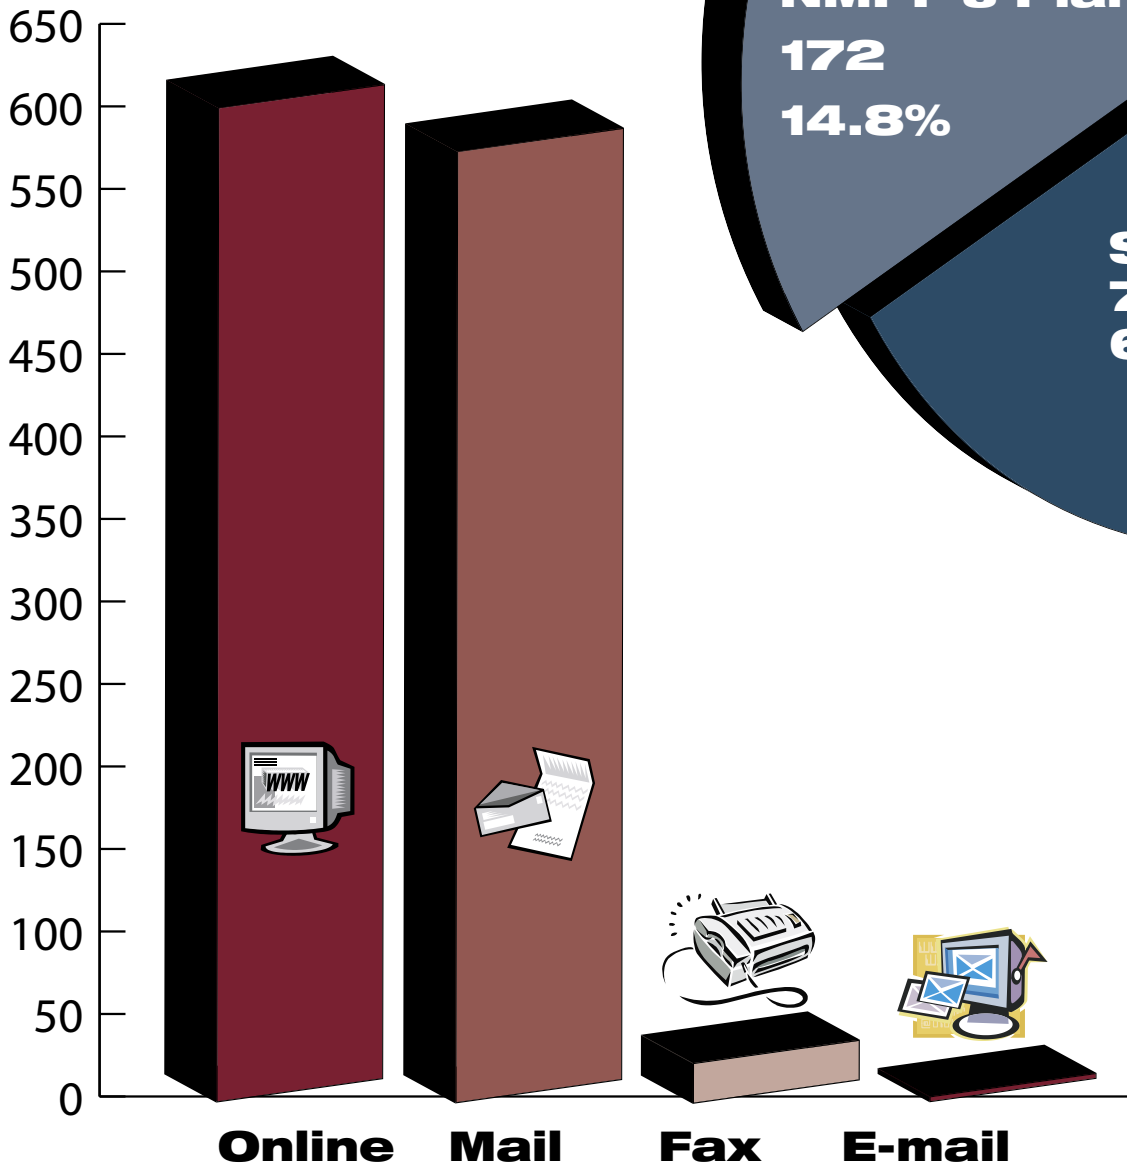

PD POLL

Which of the following plans do you support most for dairy industry reform?

In the next few pages we will share some of the information we have gleaned from the data and results of our most recent poll. We also encourage you to take part in our follow-up poll, asking dairy producers if they have come to a decision on which plan they will support.

Above is the final vote totals broken down in number of votes and percentage of the total votes.

Left is the number of votes received by medium, including online poll page, postal mail, fax and e-mail. As you can see, a letter-writing campaign from the Northeast played a major part in the final totals. Read "Consumers sway dairy poll" on page 29 to learn more about who sent in most of the letters.