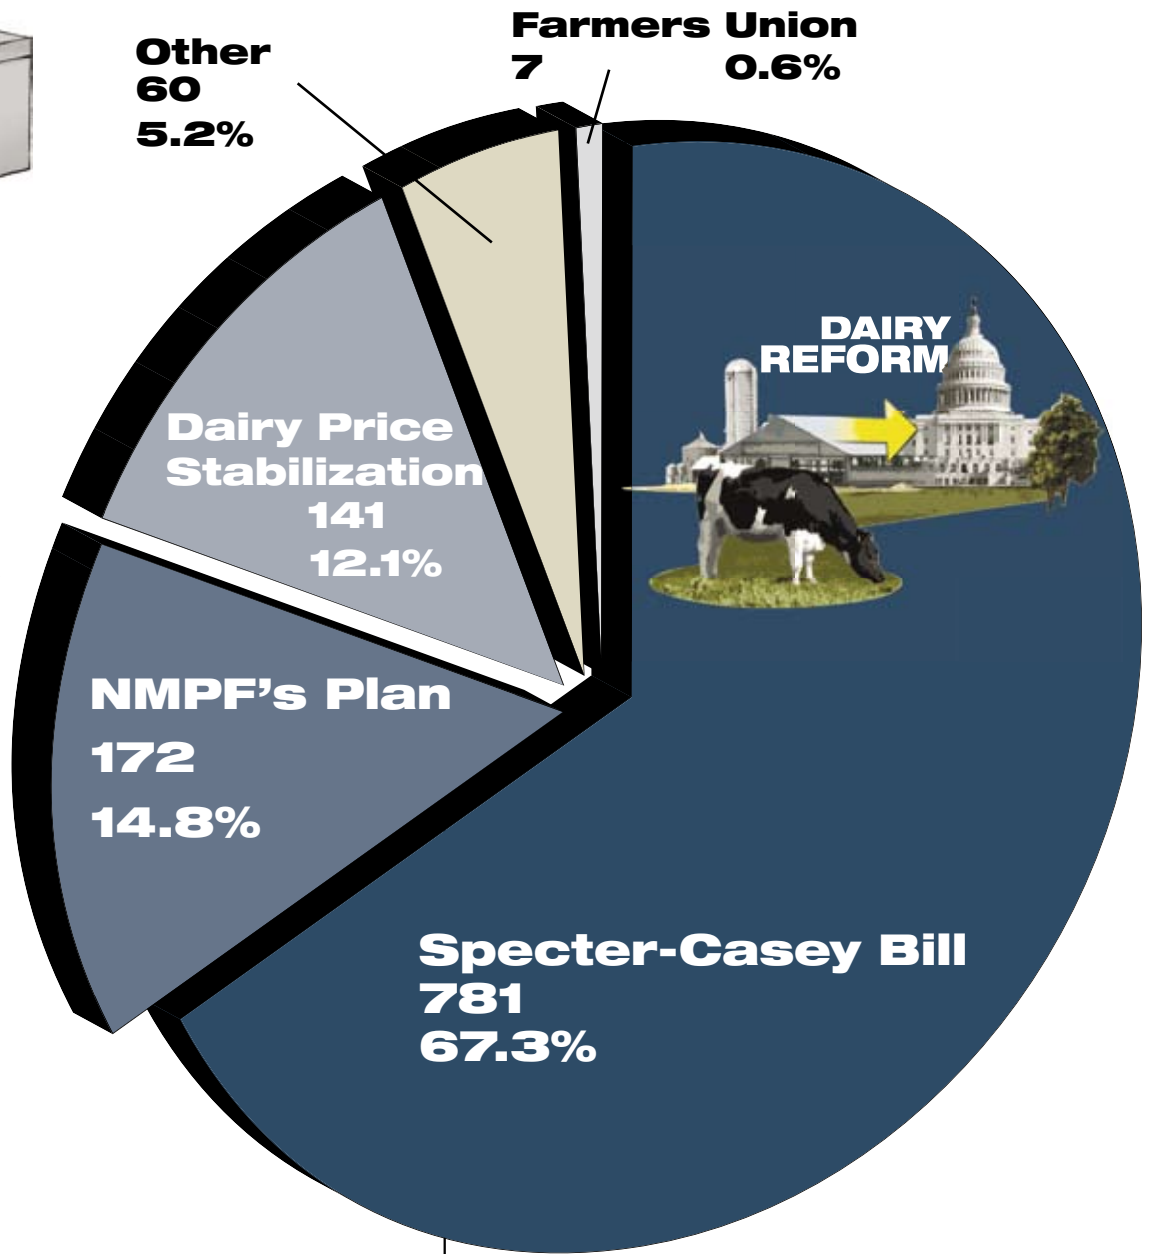

PD POLL

Which of the following plans do you support most for dairy industry reform?

In the next few pages we will share some of the information we have gleaned from the data and results of our most recent poll. We also encourage you to take part in our follow-up poll, asking dairy producers if they have come to a decision on which plan they will support.

Above is the final vote totals broken down in number of votes and percentage of the total votes.

Left is the number of votes received by medium, including online poll page, postal mail, fax and e-mail. As you can see, a letter-writing campaign from the Northeast played a major part in the final totals. Read "Consumers sway dairy poll" on page 29 to learn more about who sent in most of the letters.